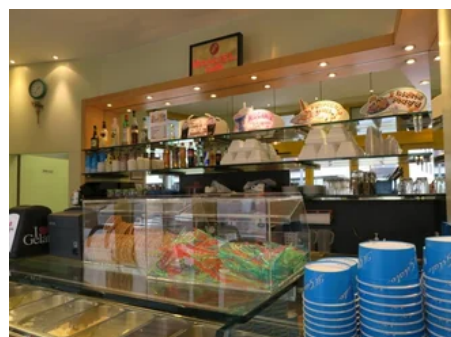

ice cream parlour Il Gelato

OPEN

ICE CREAM PARLOR

📍 Bahnhofplatz 1a, 6700 Bludenz

ice creme parlour at the train station.

Detailed description

Enjoying ice-cream on a sunny day? - "Il Gelato" is the best place for it.

Opening hours

01.04.2025 - 31.10.2025

Mo - Su

10:00 - 18:00

Address

ice cream parlour Il Gelato

Bahnhofplatz 1a

6700 Bludenz