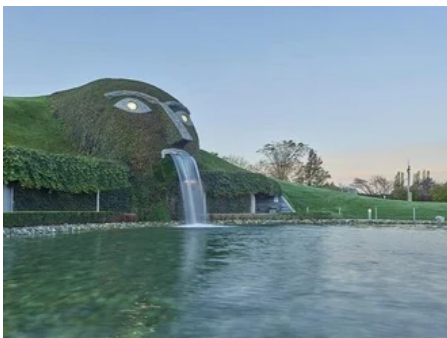

Swarovski crystal worlds Wattens

GARDEN/PARK/GROUNDS

📍 Kristallweltenstraße 1, 6112 Wattens

Swarovski crystal worlds Wattens - One of the most popular jewellery company of Austria.

Detailed description

WELCOME - To Swarovski Crystal Worlds

Swarovski Crystal Worlds was opened in 1995 to mark the centennial anniversary of the company's founding. Multimedia artist André Heller designed a unique and magical place. This beloved attraction has brought moments of wonder to over fourteen million visitors from all around the world. Visitors are surprised, touched, and perhaps even transformed by crystal in all its facets.

Links

> [Homepage](#)