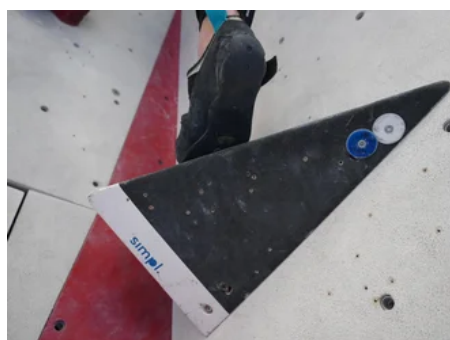

Flexible Access & Services

Tickets: Available at the front desk or in the Klimmerei [online shop](#)

Rental shoes: Available anytime (coin deposit in the hall)

Important: Outside service hours, entry is only possible with an **online ticket, subscription chip card, or via the Apptive app!**

So, what are you waiting for? **Grab your climbing shoes and drop by!**

Guest card services

Links

> [Homepage](#)

Opening hours

01.11.2023 - 30.04.2028

Mo - Su

06:00 - 22:00

Address

Bouldering Hall "Klimmerei"

Quadrella 10

6706 Bürs

Contact