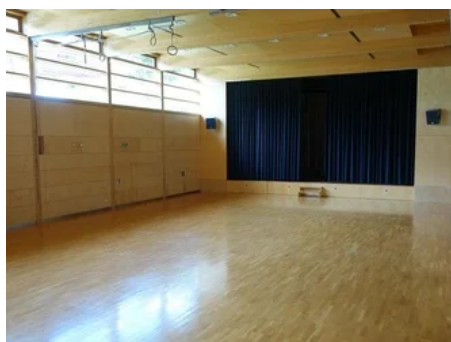

Gemeindesaal Brand

EVENT ROOMS/HALLS/LOCALES

📍 Mühledörfle 40, 6708 Brand

community hall Brand

Detailed description

community hall Brand under the municipal

Links

> [Homepage](#)